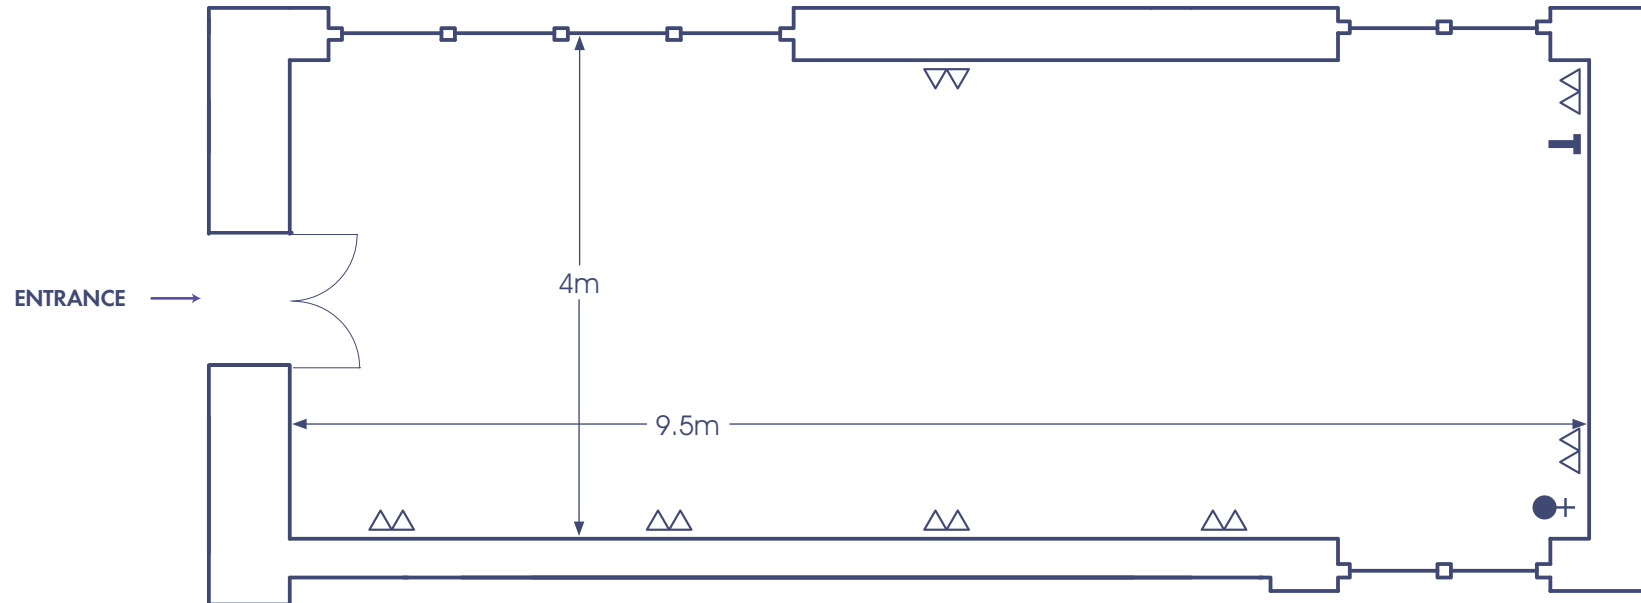

KEY

Door

13-amp socket

Telephone point

TV aerial

THE OLD CHAPEL

Hoar Cross Hall Spa Hotel, Maker Lane, Hoar Cross, Burton upon Trent, Staffordshire DE13 8QS
01283 575 671 | info@hoarcross.co.uk | hoarcross.co.uk

HOAR CROSS HALL
SPA HOTEL